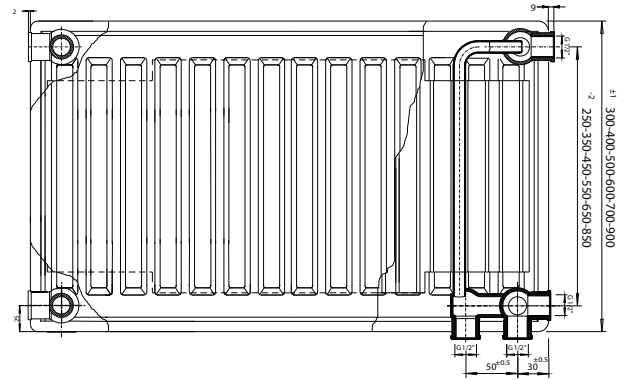

TOP VIEW

J HANGER VIEW

Connection Right Side
Distance 75mm

Connection left Side
Distance 133mm

LEFT VIEW

RIGHT VIEW

LEFT TOP VIEW

RIGHT TOP VIEW

LEFT BOTTOM VIEW

RIGHT BOTTOM VIEW