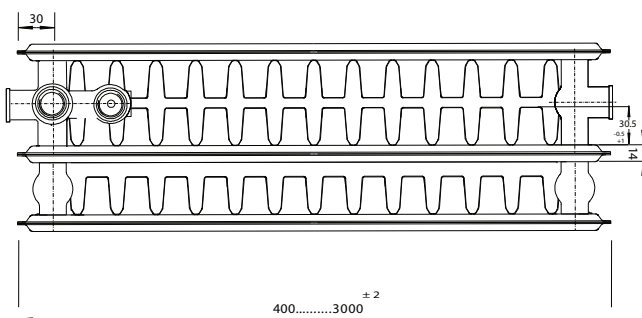

TOP VIEW

J HANGER VIEW

Connection Right Side
Distance 75mm

Connection left Side
Distance 133mm

LEFT VIEW

RIGHT VIEW

LEFT TOP VIEW

RIGHT TOP VIEW

LEFT BOTTOM VIEW

RIGHT BOTTOM VIEW