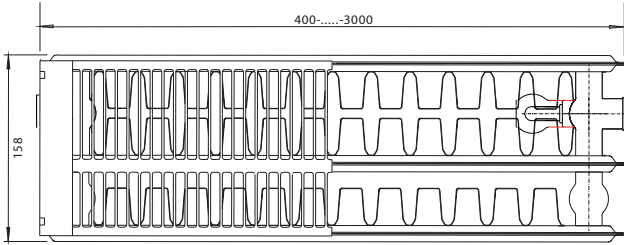

TOP VIEW

J HANGER VIEW

Connection Right Side
Distance 75mm

Connection left Side
Distance 133mm

LEFT VIEW

RIGHT VIEW

LEFT TOP VIEW

RIGHT TOP VIEW

LEFT BOTTOM VIEW

RIGHT BOTTOM VIEW