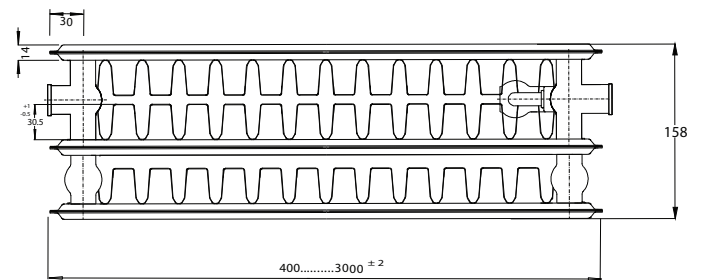

TOP VIEW

J HANGER VIEW

Connection Right Side
Distance 75mm

Connection left Side
Distance 133mm

LEFT VIEW

RIGHT VIEW

LEFT TOP VIEW

RIGHT TOP VIEW

LEFT BOTTOM VIEW

RIGHT BOTTOM VIEW