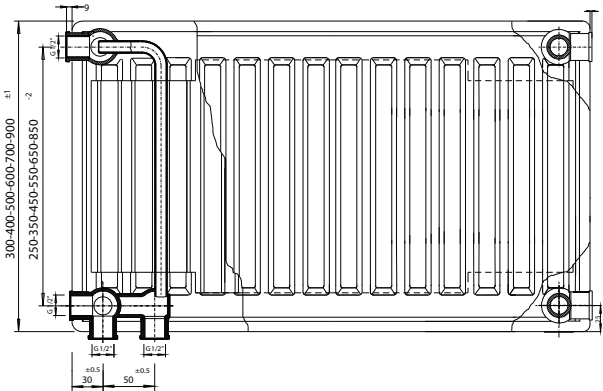

TOP VIEW

J HANGER VIEW

Connection Right Side
Distance 75mm

Connection left Side
Distance 133mm

LEFT VIEW

RIGHT VIEW

LEFT TOP VIEW

RIGHT TOP VIEW

LEFT BOTTOM VIEW

RIGHT BOTTOM VIEW