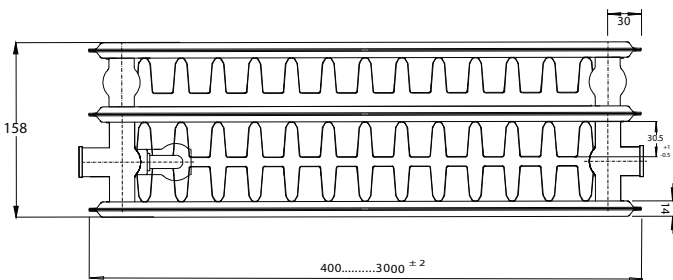

TOP VIEW

J HANGER VIEW

Connection Right Side
Distance 75mm

Connection left Side
Distance 133mm

LEFT VIEW

RIGHT VIEW

LEFT TOP VIEW

RIGHT TOP VIEW

LEFT BOTTOM VIEW

RIGHT BOTTOM VIEW