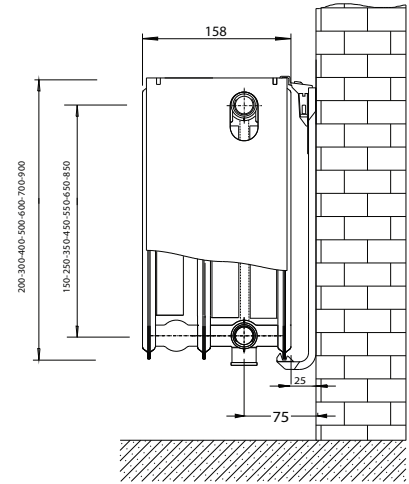

TOP VIEW

J HANGER VIEW

Connection Right Side
Distance 75mm

Connection left Side
Distance 133mm

LEFT VIEW

RIGHT VIEW

LEFT TOP VIEW

RIGHT TOP VIEW

LEFT BOTTOM VIEW

RIGHT BOTTOM VIEW